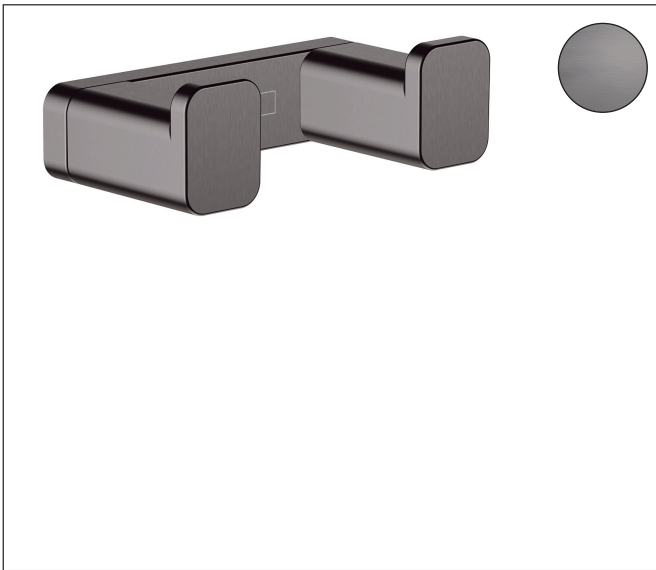

Brand hansgrohe
 Art. Name **AddStoris Q** Towel hook double
 Art. Nr. 41755340
 Surface Brushed Black Chrome

reddot winner 2021

Product picture

Features

- wall-mounted
- material: metal
- with mounting material
- concealed fastening
- drilling distance: 50 mm
- diameter drill hole: 6 mm

Drawing

Technology