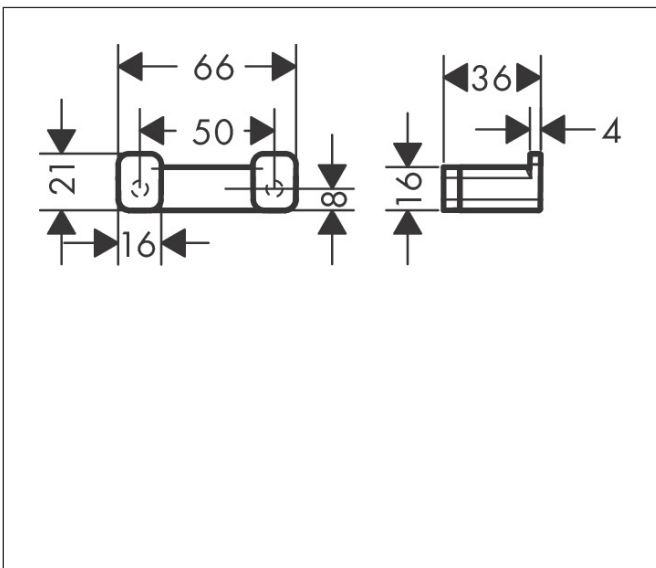

Brand hansgrohe
 Art. Name **AddStoris Q** Towel hook double
 Art. Nr. 41755340
 Surface Brushed Black Chrome

reddot winner 2021

Product picture

Features

- wall-mounted
- material: metal
- with mounting material
- concealed fastening
- drilling distance: 50 mm
- diameter drill hole: 6 mm

Drawing

Technology